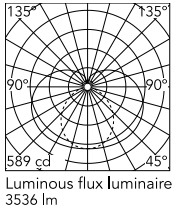

Physical

Colour	Brushed Bronze
Orientation	Fixed
Length (mm)	2410
IP internal	20

Download

Mounting instructions [↓ PDF](#)

Photometric Files

LDT / IES [↓ ZIP](#)

Technical Drawings

2D [↓ ZIP](#)

3D [↓ ZIP](#)

Ecodesign and Energy Labelling

Schematic light drawing

Photometric

Lighting type	Total
Light distribution	Symmetric
CCT (K)	2200
CRI>	90
McAdam steps (SDCM)	3
LED Life / Failure Ratio	L80B10>72.000h_Tc65°C