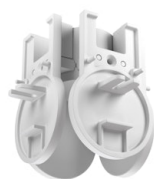

Accessories & Power Supply

REQUIRED
Accessory

Installation

08.1240.40

Ceiling fixing kit for Driver
Integrated Versions

OPTIONAL
Connector

08.1209.40

Linear Joint Surface Integrated
Driver

OPTIONAL
Connector

08.1210.40

Corner Joint 2 Surface Integrated
Driver

OPTIONAL
Connector

08.1211.40

Corner Joint 3 Surface Integrated
Driver

OPTIONAL
Connector

08.1212.40

Corner Joint 4 Surface Integrated
Driver