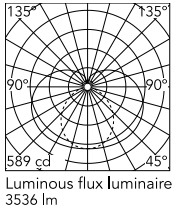

Physical

Colour	White
Orientation	Fixed
Length (mm)	2410
IP internal	20

Download

Mounting instructions [↓ PDF](#)

Photometric Files

LDT / IES [↓ ZIP](#)

Technical Drawings

2D [↓ ZIP](#)

3D [↓ ZIP](#)

Ecodesign and Energy Labelling

Replaceable (LED only) light source by a professional

Schematic light drawing

Photometric

Lighting type	Total
Light distribution	Symmetric
CCT (K)	2200
CRI>	90
McAdam steps (SDCM)	3
LED Life / Failure Ratio	L80B10>72.000h_Tc65°C