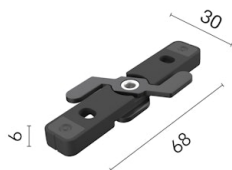

Accessories & Power Supply

REQUIRED
Accessory

Installation

08.1240.00

Ceiling fixing kit for Driver
Integrated Versions