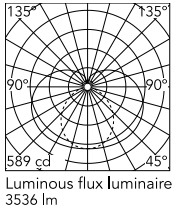

Physical

Colour	Black
Orientation	Fixed
Length (mm)	2410
IP internal	20

Download

Mounting instructions [↓ PDF](#)

Photometric Files

LDT / IES [↓ ZIP](#)

Technical Drawings

2D [↓ ZIP](#)

3D [↓ ZIP](#)

Ecodesign and Energy Labelling

Schematic light drawing

Photometric

Lighting type	Total
Light distribution	Symmetric
CCT (K)	2200
CRI>	90
McAdam steps (SDCM)	3
LED Life / Failure Ratio	L80B10>72.000h_Tc65°C