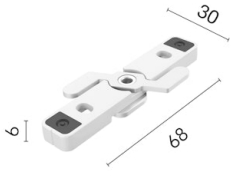

Accessories & Power Supply

REQUIRED
Accessory

Installation

08.1240.40

Ceiling fixing kit for Driver
Integrated Versions

OPTIONAL
Connector

08.1209.40

Linear Joint Surface Integrated
Driver