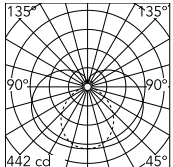

Physical

Colour	White
Orientation	Fixed
Length (mm)	1810
IP internal	20

Download

Mounting instructions [↓ PDF](#)

Photometric Files

LDT / IES [↓ ZIP](#)

Technical Drawings

2D [↓ ZIP](#)

3D [↓ ZIP](#)

Ecodesign and Energy Labelling

Replaceable (LED only) light source by a professional

Schematic light drawing

Luminous flux luminaire
2652 lm

Photometric

Lighting type	Total
Light distribution	Symmetric
CCT (K)	2200
CRI>	90
McAdam steps (SDCM)	3
LED Life / Failure Ratio	L80B10>72.000h_Tc65°C