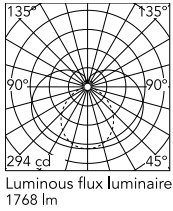

Physical

Colour	Brushed Bronze
Orientation	Fixed
Length (mm)	1210
IP internal	20

Download

Mounting instructions [↓ PDF](#)

Photometric Files

LDT / IES [↓ ZIP](#)

Technical Drawings

2D [↓ ZIP](#)

3D [↓ ZIP](#)

Ecodesign and Energy Labelling

Schematic light drawing

Photometric

Lighting type	Total
Light distribution	Symmetric
CCT (K)	2200
CRI>	90
McAdam steps (SDCM)	3
LED Life / Failure Ratio	L80B10>72.000h_Tc65°C