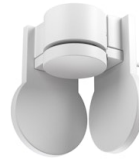

Accessories & Power Supply

REQUIRED
Accessory

Installation

08.1240.40

Ceiling fixing kit for Driver
Integrated Versions

OPTIONAL
Connector

08.1209.40

Linear Joint Surface Integrated
Driver