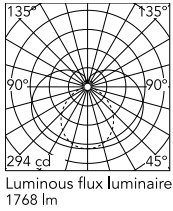

Physical

Colour	White
Orientation	Fixed
Length (mm)	1210
IP internal	20

Download

Mounting instructions [↓ PDF](#)

Photometric Files

LDT / IES [↓ ZIP](#)

Technical Drawings

2D [↓ ZIP](#)

3D [↓ ZIP](#)

Ecodesign and Energy Labelling

Schematic light drawing

Photometric

Lighting type	Total
Light distribution	Symmetric
CCT (K)	2200
CRI>	90
McAdam steps (SDCM)	3
LED Life / Failure Ratio	L80B10>72.000h_Tc65°C