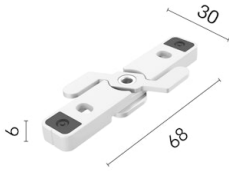

Accessories & Power Supply

REQUIRED
Accessory

Installation

08.1240.40

Ceiling fixing kit for Driver
Integrated Versions

OPTIONAL
Connector

08.1209.40

Linear Joint Surface Integrated
Driver