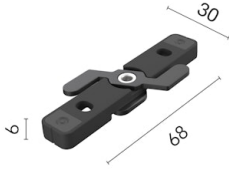

Accessories & Power Supply

REQUIRED
Accessory

Installation

08.1240.00

Ceiling fixing kit for Driver
Integrated Versions