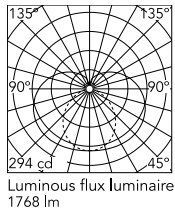

Physical

Colour	Brushed Bronze
Orientation	Fixed
Length (mm)	1210
IP internal	20

Download

Mounting instructions [↓ PDF](#)

Photometric Files

LDT / IES [↓ ZIP](#)

Technical Drawings

2D [↓ ZIP](#)

3D [↓ ZIP](#)

Ecodesign and Energy Labelling

Schematic light drawing

Photometric

Lighting type	Total
Light distribution	Symmetric
CCT (K)	2200
CRI>	90
McAdam steps (SDCM)	3
LED Life / Failure Ratio	L80B10>72.000h_Tc65°C