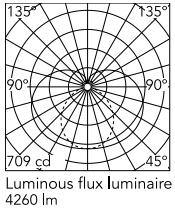

Physical

Colour	Brushed Bronze
Orientation	Fixed
Length (mm)	2410
IP internal	20

Download

Mounting instructions [↓ PDF](#)

Photometric Files

LDT / IES [↓ ZIP](#)

Technical Drawings

2D [↓ ZIP](#)

3D [↓ ZIP](#)

Ecodesign and Energy Labelling

 Replaceable (LED only) light source by a professional

 Replaceable control gear by a professional

Schematic light drawing

Photometric

Lighting type	Total
Light distribution	Symmetric
CCT (K)	3000
CRI>	90
McAdam steps (SDCM)	3
Rf fidelity index	92
Rg gamut index	89
LED Life / Failure Ratio	L80B10>72.000h_Tc65°C