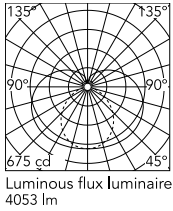

Physical

Colour	Brushed Steel
Orientation	Fixed
Length (mm)	2410
IP internal	20

Download

Mounting instructions [↓ PDF](#)

Photometric Files

LDT / IES [↓ ZIP](#)

Technical Drawings

2D [↓ ZIP](#)

3D [↓ ZIP](#)

Ecodesign and Energy Labelling

 Replaceable (LED only) light source by a professional

 Replaceable control gear by a professional

Schematic light drawing

Photometric

Lighting type	Total
Light distribution	Symmetric
CCT (K)	2700
CRI>	90
McAdam steps (SDCM)	3
Rf fidelity index	87
Rg gamut index	104
LED Life / Failure Ratio	L80B10>72.000h_Tc65°C