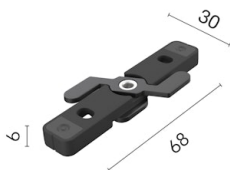

Accessories & Power Supply

REQUIRED
Accessory

Installation

08.1240.00

Ceiling fixing kit for Driver
Integrated Versions