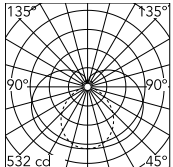

Schematic light drawing

Luminous flux luminaire
3195 lm

Photometric

Lighting type	Total
Light distribution	Symmetric
CCT (K)	3000
CRI>	90
McAdam steps (SDCM)	3
Rf fidelity index	92
Rg gamut index	89
LED Life / Failure Ratio	L80B10>72.000h_Tc65°C

Electrical

Insulation class	II
Frequency (Hz)	50/60
Main voltage (Vac)	220-240
Power supply	Integrated
Dimmable	Yes
Power supply type	Dimmable DALI 2
Dimming range (%)	1-100
Dimming interface	Remote Dimmable (Dimmer Not Included)
Batteries inside	No