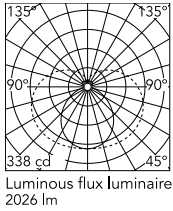

Physical

Colour	White
Orientation	Fixed
Length (mm)	1210
Cord length (mm)	2500
IP internal	20

Download

Mounting instructions [↓ PDF](#)

Photometric Files

LDT / IES [↓ ZIP](#)

Technical Drawings

2D [↓ ZIP](#)

3D [↓ ZIP](#)

Ecodesign and Energy Labelling

Schematic light drawing

Photometric

Lighting type	Total
Light distribution	Symmetric
CCT (K)	2700
CRI>	90
McAdam steps (SDCM)	3
Rf fidelity index	87
Rg gamut index	104
LED Life / Failure Ratio	L80B10>72.000h_Tc65°C
UGR _L	<19