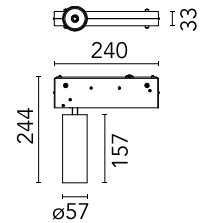

Spotlight to be installed in the The Fast Track system profile with a LED light source and glass optics: high performance spot, medium and flood lights.

Are you a professional and your project needs consulting and support?

[BOOK AN APPOINTMENT](#)