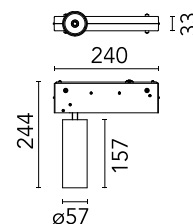

Spotlight to be installed in the The Fast Track system profile with a LED light source and glass optics: high performance spot, medium and flood lights.

Are you a professional and your project needs consulting and support?

[BOOK AN APPOINTMENT](#)