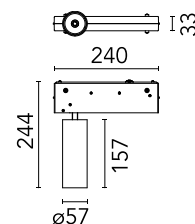

Are you a professional and your project needs consulting and support?

[BOOK AN APPOINTMENT](#)

Main specifications

Mounting	Track
Environments	Indoor dry location
Light source type	LED
Light sources included	Yes
LED type	LED array
Lamp category	LED
Number of lamps	1
Power (W)	25.5
System power (W)	25.5
Source flux (lm)	2571
Lumen Output (lm)	1938
Efficacy (lm/W)	76

Physical

Colour	White
Orientation	Adjustable
Rotation (°)	360
Longitudinal tilting (°)	90
Spot diameter (mm)	57
Net weight (kg)	0.83
IP internal	20

Download

[Mounting instructions](#) PDF

[Mounting instructions](#) PDF