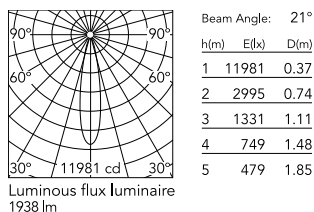

Physical

Colour	White
Orientation	Adjustable
Rotation (°)	360
Longitudinal tilting (°)	90
Spot diameter (mm)	57
Net weight (kg)	0.83
IP internal	20

Download

[Mounting instructions](#) PDF

[Mounting instructions](#) PDF

Photometric Files

[LDT / IES](#) ZIP

Technical Drawings

[2D](#) ZIP

[3D](#) ZIP

[Bim](#) ZIP

Schematic light drawing

Photometric

Lighting type	Direct
Light distribution	Symmetric
CCT (K)	4000
CRI>	90
LED Life / Failure Ratio	L80B50 >50.000h (Tc=85°C)
Beam angle C0-180 (°)	21
Beam angle C90-270 (°)	21
Extreme cut off	No
UGR _L	<10