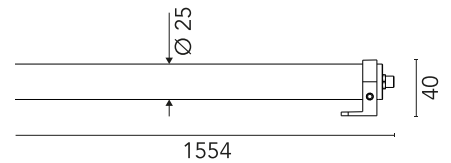

Are you a professional and your project needs consulting and support?

[BOOK AN APPOINTMENT](#)

Main specifications

EAN	8054793640457
Mounting	Ceiling, Wall
Environments	Outdoor wet location
LED type	Power LED
Power (W)	15
System power (W)	15
Source flux (lm)	1260
Lumen Output (lm)	589

Physical

Colour	Opal
Orientation	Fixed
Net weight (kg)	0.91
Package height (mm)	1600
Package width (mm)	73
Package length (mm)	73
Package volume (m3)	0.01
IP internal	65

Download

Mounting instructions [↓ ZIP](#)