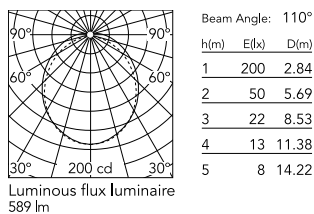

Physical

Colour	Opal
Orientation	Fixed
Net weight (kg)	0.91
Package height (mm)	1600
Package width (mm)	73
Package length (mm)	73
Package volume (m3)	0.01
IP internal	65

Download

Mounting instructions [↓ ZIP](#)

Photometric Files

LDT / IES [↓ ZIP](#)

Technical Drawings

2D [↓ ZIP](#)

3D [↓ ZIP](#)

Ecodesign and Energy Labelling

Schematic light drawing

Photometric