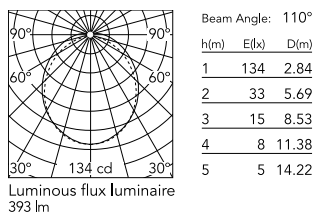

Physical

Colour	Opal
Orientation	Fixed
Net weight (kg)	0.63
Package height (mm)	1190
Package width (mm)	73
Package length (mm)	73
Package volume (m3)	0.01
IP internal	65

Download

Mounting instructions [↓ ZIP](#)

Photometric Files

LDT / IES [↓ ZIP](#)

Technical Drawings

2D [↓ ZIP](#)

3D [↓ ZIP](#)

Ecodesign and Energy Labelling

Schematic light drawing

Photometric