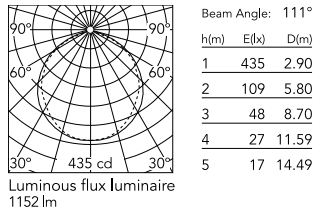

Physical

Colour	Transparent
Orientation	Fixed
Net weight (kg)	0.91
Package height (mm)	1600
Package width (mm)	73
Package length (mm)	73
Package volume (m3)	0.01
IP internal	65

Download

Mounting instructions [↓ ZIP](#)

Photometric Files

LDT / IES [↓ ZIP](#)

Technical Drawings

2D [↓ ZIP](#)

3D [↓ ZIP](#)

Ecodesign and Energy Labelling

Schematic light drawing

Photometric