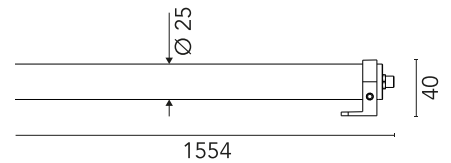

Are you a professional and your project needs consulting and support?

[BOOK AN APPOINTMENT](#)

Main specifications

EAN	8054793640402
Mounting	Ceiling, Wall
Environments	Outdoor wet location
LED type	Power LED
Power (W)	15
System power (W)	15
Source flux (lm)	1260
Lumen Output (lm)	1152

Physical

Colour	Transparent
Orientation	Fixed
Net weight (kg)	0.91
Package height (mm)	1600
Package width (mm)	73
Package length (mm)	73
Package volume (m3)	0.01
IP internal	65

Download

Mounting instructions [↓ ZIP](#)