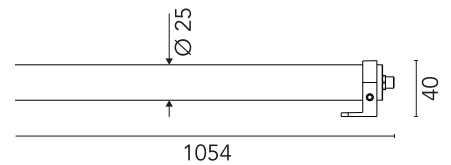

Are you a professional and your project needs consulting and support?

[BOOK AN APPOINTMENT](#)

Main specifications

EAN	8054793640365
Mounting	Ceiling, Wall
Environments	Outdoor wet location
LED type	Power LED
Power (W)	10
System power (W)	10
Source flux (lm)	840
Lumen Output (lm)	768

Physical

Colour	Transparent
Orientation	Fixed
Net weight (kg)	0.63
Package height (mm)	1190
Package width (mm)	73
Package length (mm)	73
Package volume (m3)	0.01
IP internal	65

Download

Mounting instructions [↓ ZIP](#)