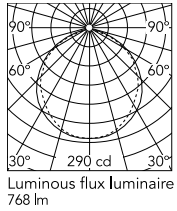

Schematic light drawing

Photometric

Lighting type	Direct
Light distribution	Symmetric
CCT (K)	3000
CRI>	80
Beam angle C0-180 (°)	110
Beam angle C90-270 (°)	108
Extreme cut off	No

Electrical

Insulation class	III
Main voltage (Vac)	24
Power supply	Remote excluded
Power supply type	Non Dimmable, Dimmable 1-10V, Dimmable DALI 1
Emergency	No

Notes

Please check with your referent person in our Front Office if a code modification is needed to meet the required certification compliance