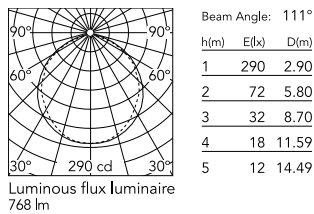

Physical

Colour	Transparent
Orientation	Fixed
Net weight (kg)	0.63
Package height (mm)	1190
Package width (mm)	73
Package length (mm)	73
Package volume (m3)	0.01
IP internal	65

Download

[Mounting instructions](#)  ZIP

Photometric Files

[LDT / IES](#)  ZIP

Technical Drawings

[2D](#)  ZIP

[3D](#)  ZIP

Ecodesign and Energy Labelling

Schematic light drawing

Photometric