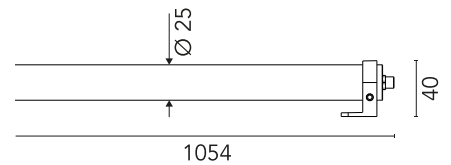

Are you a professional and your project needs consulting and support?

[BOOK AN APPOINTMENT](#)

Main specifications

EAN	8054793640341
Mounting	Ceiling, Wall
Environments	Outdoor wet location
LED type	Power LED
Power (W)	10
System power (W)	10
Source flux (lm)	840
Lumen Output (lm)	768

Physical

Colour	Transparent
Orientation	Fixed
Net weight (kg)	0.63
Package height (mm)	1190
Package width (mm)	73
Package length (mm)	73
Package volume (m3)	0.01
IP internal	65

Download

[Mounting instructions](#)  ZIP