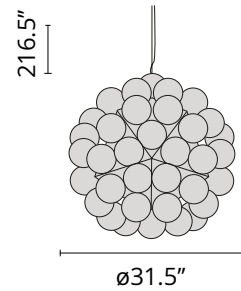

LED retrofit - 60 x 3W

Suspension lamp providing direct and reflected lighting. Structure formed by 20 pressed, polished aluminum triangles. 60 clear Globolux lamps housed around the structure. Steel ceiling fitting and rose.

Are you a professional and your project needs consulting and support?

[BOOK AN APPOINTMENT](#)