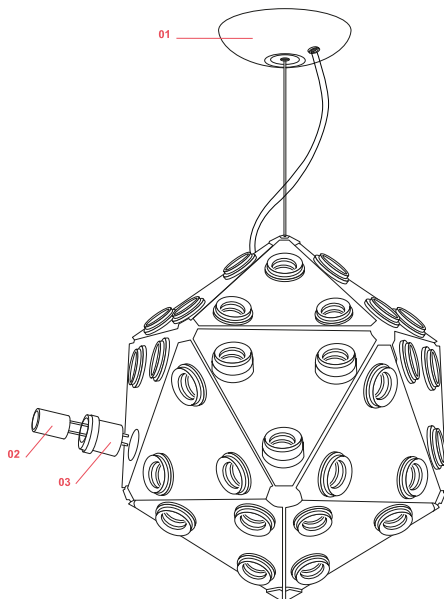

FLOS

FU743100 Polished Silver

Taraxacum 88 Suspension 1

Designed by Achille Castiglioni, 1988

LED retrofit - 60 x 3W

Suspension lamp providing direct and reflected lighting. Structure formed by 20 pressed, polished aluminum triangles. 60 clear Globolux lamps housed around the structure. Steel ceiling fitting and rose.

Physical

Color	Polished Silver
Length (in)	31.5
Cord length (in)	196.850
Canopy height (in)	3.346
Net weight (lb)	46.74
Gross weight (lb)	71.87
Package volume (in)	35472.57
IP internal	20

Download

[Mounting instructions](#)

Bulbs

INCLUDED

RF36061

Clear LED Lamp 3W E26 120V
2500K G125 - Dimmable - 15pc

NOT INCLUDED

RF36695

LED Lamp 3W E26 120V 2500K
G125 - Dimmable

Spare Parts

- | | | |
|-----|--|---------|
| 02. | Taraxacum 88 E26 Lampholder | RF17033 |
| 03. | Taraxacum 88 Lampholder Support Assembly | RF06118 |

RF17033

Taraxacum 88 E26 Lampholder

RF06118

Taraxacum 88 Lampholder
Support Assembly