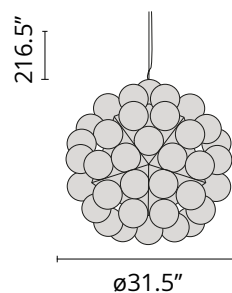

Halogen - 60 x 40W

Based on the original Taraxacum created in 1960, the Taraxacum 88 reflects the iconic design's 1988 update and includes a mixture of deep incandescent lighting and cool, polished aluminum triangles. Designed by master Achille Castiglioni, Taraxacum 88 (S1 model) decorative hanging light fixture features 20 pressed and polished aluminum equilateral triangles fitted with electrical sockets. The sockets are filled with 60 clear 25-watt globe lamps, invoking the bloom of a dandelion. The suspension fixture provides direct and reflected incandescent light. The finish is transparent. See the video here. Inspiration behind the design: An update on the famous 1960s creation by the Castiglioni brothers, Achille Castiglioni designed this piece for "community areas, lobbies and rooms that need a lot of light for special occasions," without sacrificing style and beauty. Bulbs included.

Are you a professional and your project needs consulting and support?

[BOOK AN APPOINTMENT](#)