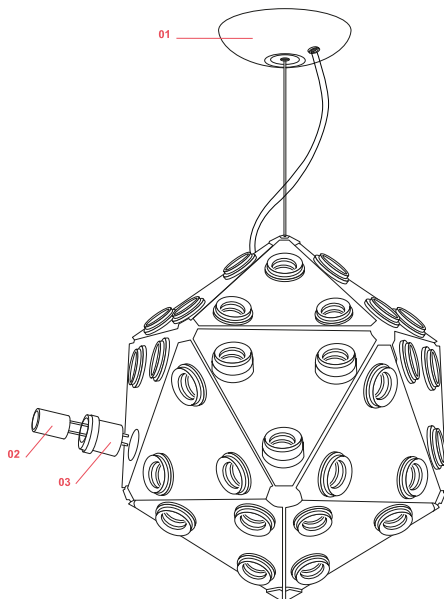

Physical

| | |
|---------------------|--------------------|
| Color | Polished Aluminium |
| Length (in) | 31.5 |
| Cord color | Black |
| Cord length (in) | 196.850 |
| Canopy color | Black |
| Canopy height (in) | 3.346 |
| Net weight (lb) | 17.64 |
| Gross weight (lb) | 26.45 |
| Package height (in) | 24.02 |
| Package width (in) | 24.8 |
| Package length (in) | 23.23 |
| Package volume (in) | 13836.39 |
| IP internal | 20 |

Bulbs

NOT INCLUDED

RF36061

Clear LED Lamp 3W E26 120V
2500K G125 - Dimmable - 15pc

NOT INCLUDED

RF36695

LED Lamp 3W E26 120V 2500K
G125 - Dimmable

Spare Parts