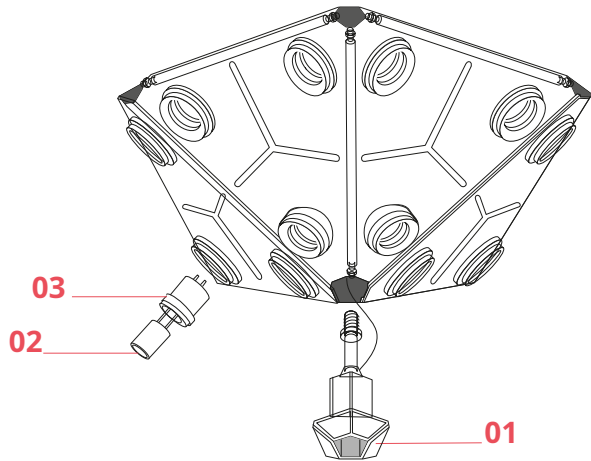

Physical

Color	Polished Silver
Length (in)	24.02
Net weight (lb)	12.79
Gross weight (lb)	21.27
Package volume (in)	10576.07
IP internal	20

Download

[Mounting instructions](#)

Photometric

Lighting type	Total
Light distribution	Asymmetric
Extreme cut off	No

NOT INCLUDED

RF36695

LED Lamp 3W E26 120V 2500K
G125 - Dimmable

Spare Parts

- | | | |
|-----|---|---------|
| 01. | Taraxacum 88 C/W Tige and Cap assembly – New Type | RF37210 |
| 02. | Taraxacum 88 E26 Lampholder | RF17033 |
| 03. | Taraxacum 88 Lampholder Support Assembly | RF06118 |