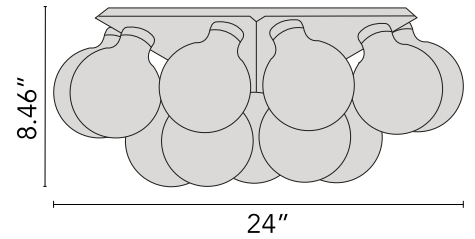

FLOS

FU742100 Polished Silver

Taraxacum 88 Ceiling/Wall

Designed by Achille Castiglioni, 1988

LED retrofit - 15 x 3W

Wall/ceiling surface lamp providing direct and reflected lighting. Structure formed by 5 pressed polished aluminum triangles. 15 clear Globolux lamps housed around the structure. Steel ceiling fitting and rose.

Are you a professional and your project needs consulting and support?

[BOOK AN APPOINTMENT](#)

Main specifications

EAN	8059607080351
Mounting	Ceiling, Wall
Environments	Indoor dry location
Light Source Type	Bulb
Light sources included	Yes
Lamp category	LED retrofit
Lamp holders	E26
Number of lamps	15
Power (W)	3

Physical

Color	Polished Silver
Length (in)	24.02
Net weight (lb)	12.79
Gross weight (lb)	21.27
Package volume (in)	10576.07
IP internal	20

Download

[Mounting instructions](#)