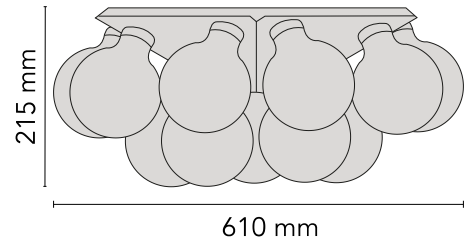

FLOS

F7421000 Polished Aluminium

Taraxacum 88 Ceiling & Wall

Designed by Achille Castiglioni, 1988

LED retrofit - 15 x 3W

Wall/ceiling surface lamp providing direct and reflected lighting. Structure formed by 5 pressed polished aluminum triangles. 15 clear Globolux lamps housed around the structure. Steel ceiling fitting and rose.

Are you a professional and your project needs consulting and support?

[BOOK AN APPOINTMENT](#)

Main specifications

EAN	8059607045169
Mounting	Ceiling, Wall
Environments	Indoor dry location
Light source type	Bulb
Light sources included	Yes
Lamp category	LED retrofit
Lamp holders	E27
Ilcos	HSGSG
Number of lamps	15
Power (W)	3

Physical

Colour	Polished Aluminium
Length (mm)	610
Net weight (kg)	5.7
Package volume (m3)	0.17
IP internal	20

Download

[Mounting instructions](#)

Ecodesign and Energy Labelling

This product contains a light source of energy efficiency class G