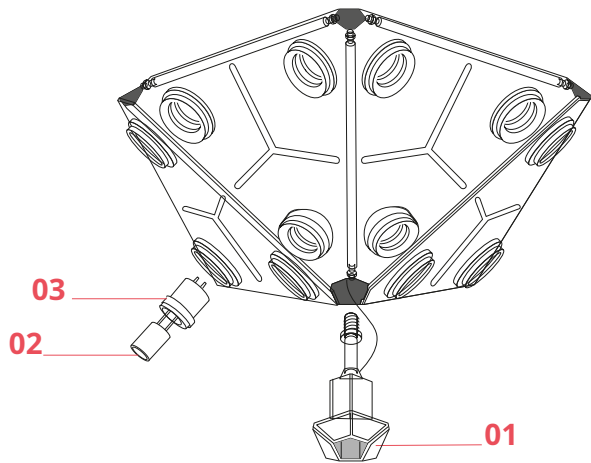

Physical

Colour	Polished Aluminium
Length (mm)	610
Net weight (kg)	5.7
Package volume (m3)	0.17
IP internal	20

Download

[Mounting instructions](#)

Ecodesign and Energy Labelling

This product contains a light source of energy efficiency class G

Bulbs

INCLUDED

RF35800

LED Global Lamp E27 3W 2500K

Dimmable (Set 15pcs)

Spare Parts

- | | | |
|-----|---|---------|
| 01. | Taraxacum 88 C/W Tige and Cap assembly – New Type | RF37210 |
| 02. | E27 Lamp Holder Black | RF03927 |
| 03. | Taraxacum 88 Lampholder Support Assembly | RF06118 |