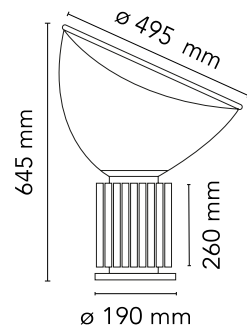

## Taccia (PMMA)

Designed by Achille and Pier Giacomo Castiglioni, 1962

28W - 2700K

Table lamp providing indirect and reflected light. Reflector in painted aluminium, gloss white on the outside and matt white on the inside. Directionable diffuser in transparent PMMA. Body in matt black or naturally anodized extruded aluminium. Base in nickel-plated metal. Electric cable of useful length 220 cm, with dimmer switch for ON/OFF and adjustment of the light flow between 10-100%. Plug-in power supply with interchangeable plugs.

### Physical

Colour	Silver
Length (mm)	190
Cord colour	Black
Net weight (kg)	7.6
Package volume (m3)	0.18
IP internal	20