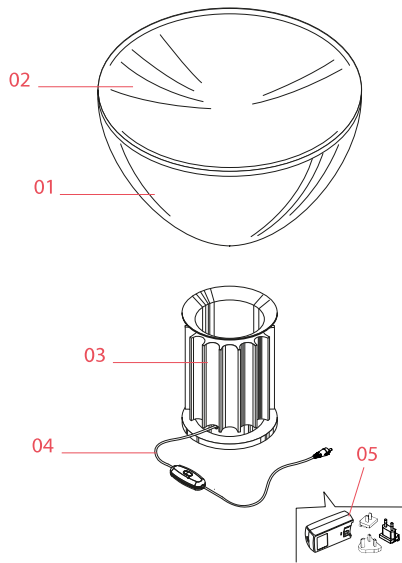

Spare Parts

01.	Taccia LED transparent diffuser & reflector (PMMA)	F6609000
02.	Taccia Led Shiny white reflector	RF00780
03.	Taccia led Anodized silver base	F6608004
04.	Taccia Led Jack plug with cable and push dimmer	RF6608100
05.	Black plug assembly kit & 48V driver	RF6600130