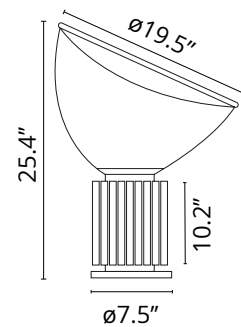

FLOS

F6602046 Bronze

Taccia

Designed by Achille and Pier Giacomo Castiglioni, 1962

28W - 2700K

A FLOS classic. The Castiglioni brothers often created designs that challenged our perspective, and the Taccia, which gives the illusion of an upside-down hanging lamp, is an inspired example of that. Designed by the famed duo in 1962, the iconic Taccia has a concave spun aluminum reflector with a matte white finish. Its light can be manually adjusted by positioning the blown glass diffuser as necessary. This designer table lamp's base is made of extruded aluminum and is available in an anodized matte black or natural sandblasted finish. Taccia LED Table Lamp dimmable with glass diffuser emits reflected light. This contemporary adjustable table lamp is available in black/anodized aluminum and has two options for its light source: HSGSR or a remote phosphor LED. Inspiration behind the design: Their industrial backgrounds are evident in this design, a shining example of the way Achille and Pier Giacomo Castiglioni applied a minimalist approach to refurbishing everyday objects.

Physical

Color	Bronze
Length (in)	7.48
Cord color	Black
Net weight (lb)	23.68
Gross weight (lb)	27.12
Package volume (in)	10707.76
IP internal	20

Download

Mounting instructions	↓ PDF
Mounting instructions	↓ PDF
Mounting instructions	↓ PDF