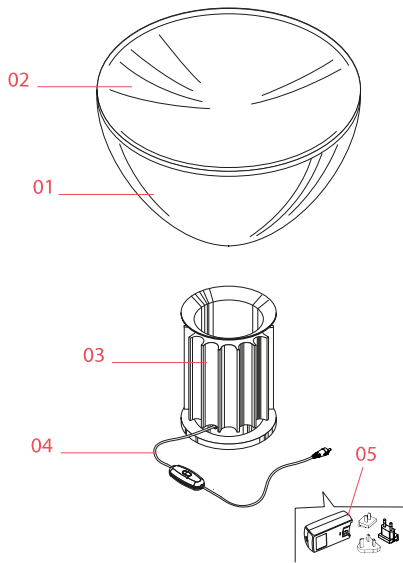

Spare Parts

01.	Taccia transparent diffuser & reflector	F6510000
02.	Taccia Led Shiny white reflector	RF00780
03.	Taccia led Anodized bronze base	F6608046
04.	Taccia Led Jack plug with cable and push dimmer	RF6608100
05.	Black plug assembly kit & 48V driver	RF6600130