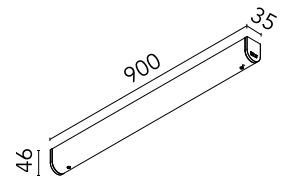

## Surface Power Supply Kit 150W 900mm

Designed by FLOS Architectural, 2025

Accessory kit for surface driver. Driver Included.

Are you a professional and your project needs consulting and support?

[BOOK AN APPOINTMENT](#)

### Physical

Colour	Brushed Bronze
Length (mm)	900
Package height (mm)	6
Package width (mm)	101
Package length (mm)	7
IP internal	20