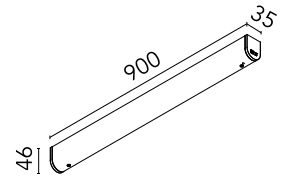

## Surface Power Supply Kit 150W 900mm

Designed by FLOS Architectural, 2025

Accessory kit for surface driver. Driver Included.

Are you a professional and your project needs consulting and support?

BOOK AN APPOINTMENT

### Physical

Colour	Brushed Steel
Length (mm)	900
Package height (mm)	6
Package width (mm)	101
Package length (mm)	7
IP internal	20