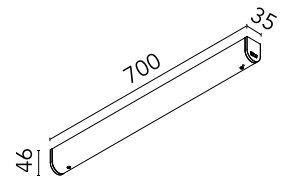

FLOS

06.0503.ES Brushed Bronze

Surface Power Supply Kit 150W 700mm

Designed by FLOS Architectural, 2025

Accessory kit for surface driver. Driver Included.

Are you a professional and your project needs consulting and support?

[BOOK AN APPOINTMENT](#)

Main specifications

Mounting	Ceiling
Environments	Indoor dry location
Light sources included	No
Power (W)	150
System power (W)	150

Physical

Colour	Brushed Bronze
Length (mm)	700
IP internal	20