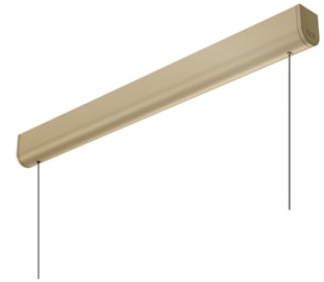

FLOS

06.0503.ES Brushed Bronze

Surface Power Supply Kit 150W 700mm

Designed by FLOS Architectural, 2025

Accessory kit for surface driver. Driver Included.

Are you a professional and your project needs consulting and support?

[BOOK AN APPOINTMENT](#)

Main specifications

Mounting	Ceiling
Environments	Indoor dry location
Light sources included	No
Power (W)	150
System power (W)	150

Physical

Colour	Brushed Bronze
Length (mm)	700
IP internal	20