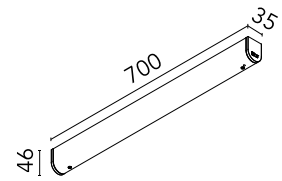

FLOS

06.0503.ER Brushed Steel

Surface Power Supply Kit 150W 700mm

Designed by FLOS Architectural, 2025

Accessory kit for surface driver. Driver Included.

Are you a professional and your project needs consulting and support?

[BOOK AN APPOINTMENT](#)

Main specifications

Mounting	Ceiling
Environments	Indoor dry location
Light sources included	No
Power (W)	150
System power (W)	150

Physical

Colour	Brushed Steel
Length (mm)	700
IP internal	20