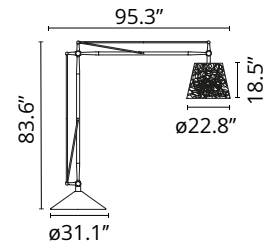

Are you a professional and your project needs consulting and support?

[BOOK AN APPOINTMENT](#)

Main specifications

Mounting	Floor
Environments	Outdoor wet location
Light Source Type	Bulb
Light sources included	No
Lamp category	Halogen
Lamp type	T Shielded
Lamp holders	E26
Number of lamps	1
Power (W)	250

Physical

Color	Panama
Orientation	Adjustable
Length (in)	31.1
Net weight (lb)	353.4
Gross weight (lb)	410.06
Package volume (in)	88877.34
IP internal	55

Download

Family spec sheet	PDF
Mounting instructions	PDF