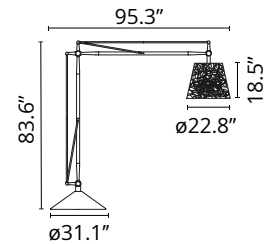

Are you a professional and your project needs consulting and support?

[BOOK AN APPOINTMENT](#)

Main specifications

Mounting	Floor
Environments	Outdoor wet location
Light Source Type	Bulb
Light sources included	No
Lamp category	Halogen
Lamp type	T Shielded
Lamp holders	E26
Number of lamps	1
Power (W)	250

Physical

Color	Green Wall
Orientation	Adjustable
Length (in)	31.1
Net weight (lb)	353.4
Gross weight (lb)	410.06
Package volume (in)	88877.34
IP internal	55

Download

Family spec sheet	PDF
Mounting instructions	PDF