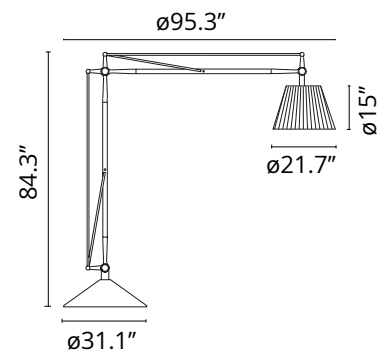

Are you a professional and your project needs consulting and support?

[BOOK AN APPOINTMENT](#)

Main specifications

EAN	8059607011966
Mounting	Floor
Environments	Indoor dry location
Light Source Type	Bulb
Light sources included	No
Lamp category	Halogen
Lamp type	T Shielded
Lamp holders	E26
Number of lamps	1
Power (W)	250

Physical

Color	Fabric
Length (in)	31.1
Cord color	Grey
Cord length (in)	62.992
Net weight (lb)	200.36
Gross weight (lb)	252.54
Package volume (in)	78262.95
IP internal	20

Download

- [Family spec sheet](#) PDF
- [Mounting instructions](#) PDF