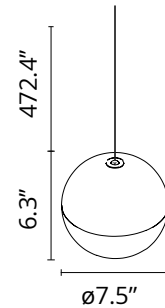

A play of graceful light overhead, String Light by Michael Anastassiades adds a streamlined sophistication to your home or office. Providing diffused light, the suspension lamp features a varnished die-cast aluminum body coated with clear soft-touch varnish. The optical diffuser is opal PC (polycarbonate). Based on your selection, each set will come with either a floor base or canopy. Inspiration behind the design: "Every time I take the train, I sit by the window and watch the series of perfectly parallel strings connecting the pylons, as we move at high speed," explains designer Michael Anastassiades. "I love the way they divide the landscape and how spheres are occasionally beaded through the wires at random intervals. I also love how, in Mediterranean cultures, strings of lights are stretched between posts to mark an outdoor space for an evening party in a village square. And finally, I love how human ingenuity works around problems created by everyday things in the house (like switches and power points) that others have chosen to position where we don't want them." Suspension system options with Kevlar reinforced coaxial cable 12 meters (40 ft) 22 meters (72 ft) New Switching Capabilities - 2 versions Soft Touch version: The device can be dimmed by pressing on the cable above the diffuser. Casambi App Control version: The appliance can be dimmed by applying pressure to the cable in the vicinity and by Bluetooth using the FLOS CONTROL application powered by CASAMBI, available for download from the online stores. Installation Refer to the Installation Guide, under the Product Details tab on this page. Contact customer service team for more guidance. This fixture should be relaxed and then re-tightened approximately 24-hours after installation.