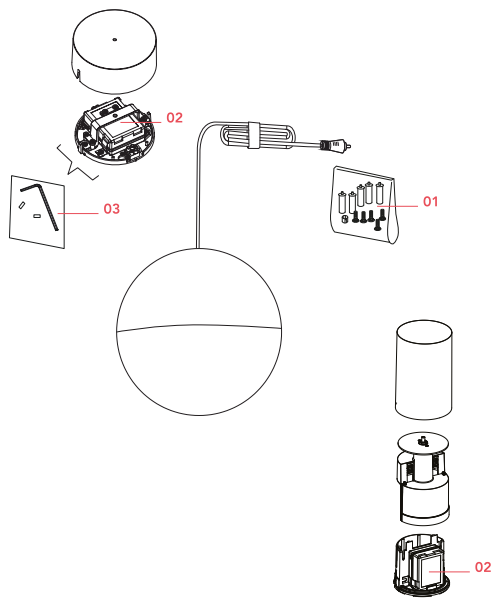

## Schematic light drawing

## Accessories & Power Supply

REQUIRED

F6482030

String Light Rose

REQUIRED

FU648430

Separate Base for String Lights  
Pendant

OPTIONAL

## Spare Parts

- |     |   |           |
|-----|---|-----------|
| 01. | String Light black hooks & cable clamps 5-unit kit      | RF6480130 |
| 02. | Power supply unit for led                               | RF22934   |
| 03. | Kit with allen key and screws for ceiling rose assembly | RFU648200 |