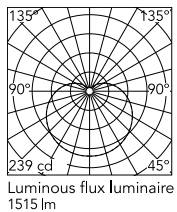

Schematic light drawing

Photometric

Light distribution	Roto symmetric
CCT (K)	2700

Electrical

Insulation class	III
Main voltage (Vac)	48
Forward voltage (V)	48
Driver	Remote excluded
Dimming type	Electronic 48V
Batteries inside	No