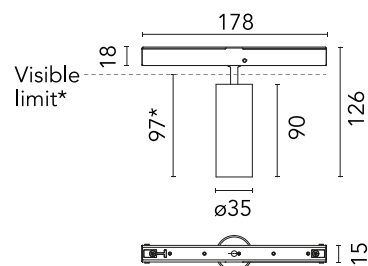

### Physical

Colour	Black
Trim	No
Orientation	Adjustable
Rotation (°)	360
Longitudinal tilting (°)	90
Spot diameter (mm)	35
Length (mm)	178
Net weight (kg)	0.17
IP internal	20
IP external	20

\*installed in The Tracking Magnet

## Schematic light drawing

Beam Angle: 22°

h(m)	E(lx)	D(m)
1	2319	0.38
2	580	0.77
3	258	1.15
4	145	1.54
5	93	1.92

Luminous flux luminaire  
392 lm (EXTREME CUT OFF)