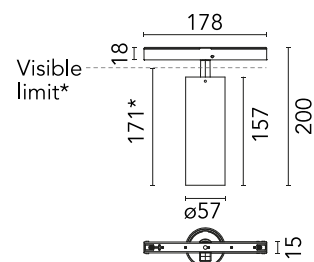

### Physical

Colour	White
Trim	No
Orientation	Adjustable
Rotation (°)	360
Longitudinal tilting (°)	90
Spot diameter (mm)	57
Length (mm)	178
Net weight (kg)	0.42
IP internal	20

\*installed in The Tracking Magnet