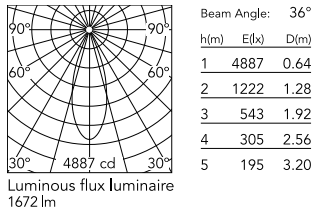

### Physical

Colour	White
Trim	No
Orientation	Adjustable
Rotation (°)	360
Longitudinal tilting (°)	90
Spot diameter (mm)	57
Length (mm)	178
Net weight (kg)	0.42
IP internal	20

\*installed in The Tracking Magnet

### Technical Drawings

[2D](#) ZIP

[3D](#) ZIP

[Bim](#) ZIP

## Schematic light drawing

## Photometric

Lighting type	Direct
Light distribution	Symmetric
CCT (K)	3000
CRI>	90
LED Life / Failure Ratio	L80B50 >50.000h (Tc=85°C)
Beam angle C0-180 (°)	36
Beam angle C90-270 (°)	36
UGR <sub>L</sub>	<10