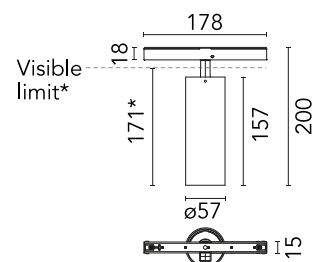

### Physical

Colour	White
Trim	No
Orientation	Adjustable
Rotation (°)	360
Longitudinal tilting (°)	90
Spot diameter (mm)	57
Length (mm)	178
Net weight (kg)	0.42
IP internal	20

\*installed in The Tracking Magnet