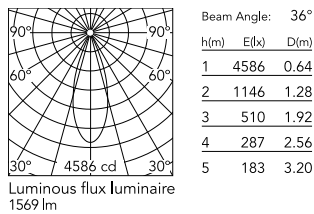

Physical

Colour	Polished Aluminium
Trim	No
Orientation	Adjustable
Rotation (°)	360
Longitudinal tilting (°)	90
Spot diameter (mm)	57
Length (mm)	178
Net weight (kg)	0.42
IP internal	20

*installed in The Tracking Magnet

 Replaceable (LED only) light source by a professional

 Replaceable control gear by a professional

Schematic light drawing

Photometric

Lighting type	Direct
Light distribution	Symmetric
CCT (K)	2700
CRI>	90
LED Life / Failure Ratio	L80B50 >50.000h (Tc=85°C)
Beam angle C0-180 (°)	36
Beam angle C90-270 (°)	36
Extreme cut off	No
UGR _L	<10