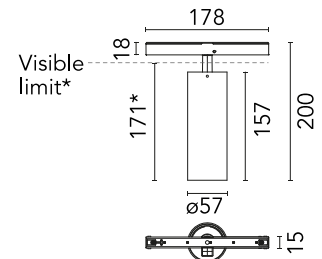

Main specifications

Mounting	Track
Environments	Indoor dry location
Light source type	LED
Light sources included	Yes
LED type	LED array
Lamp category	LED
Number of lamps	1
Power (W)	22.5
System power (W)	24.1
Source flux (lm)	2411
Lumen Output (lm)	1569

Physical

Colour	Polished Aluminium
Trim	No
Orientation	Adjustable
Rotation (°)	360
Longitudinal tilting (°)	90
Spot diameter (mm)	57
Length (mm)	178
Net weight (kg)	0.42
IP internal	20

*installed in The Tracking Magnet

 Replaceable (LED only) light source by a professional

 Replaceable control gear by a professional

Schematic light drawing

Photometric

Lighting type	Direct
Light distribution	Symmetric
CCT (K)	2700
CRI>	90
LED Life / Failure Ratio	L80B50 >50.000h (Tc=85°C)
Beam angle C0-180 (°)	36
Beam angle C90-270 (°)	36
Extreme cut off	No
UGR _L	<10