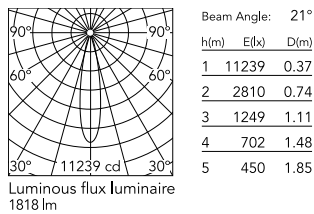

### Physical

Colour	White
Trim	No
Orientation	Adjustable
Rotation (°)	360
Longitudinal tilting (°)	90
Spot diameter (mm)	57
Net weight (kg)	0.42
IP internal	20

\*installed in The Tracking Magnet

### Technical Drawings

[2D](#) ZIP

[3D](#) ZIP

[Bim](#) ZIP

## Schematic light drawing

## Photometric

Lighting type	Direct
Light distribution	Symmetric
CCT (K)	2700
CRI>	90
LED Life / Failure Ratio	L80B50 >50.000h (Tc=85°C)
Beam angle C0-180 (°)	21
Beam angle C90-270 (°)	21
UGR <sub>L</sub>	<10