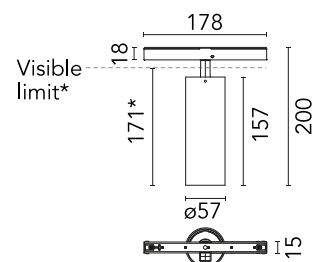

### Physical

Colour	White
Trim	No
Orientation	Adjustable
Rotation (°)	360
Longitudinal tilting (°)	90
Spot diameter (mm)	57
Net weight (kg)	0.42
IP internal	20

\*installed in The Tracking Magnet