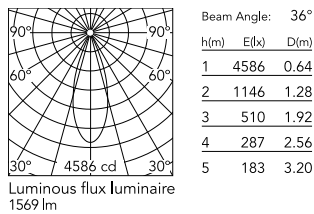

### Physical

Colour	White
Trim	No
Orientation	Adjustable
Rotation (°)	360
Longitudinal tilting (°)	90
Spot diameter (mm)	57
Length (mm)	178
Net weight (kg)	0.42
IP internal	20

\*installed in The Tracking Magnet

### Technical Drawings

[2D](#) ZIP

[3D](#) ZIP

[Bim](#) ZIP

## Schematic light drawing