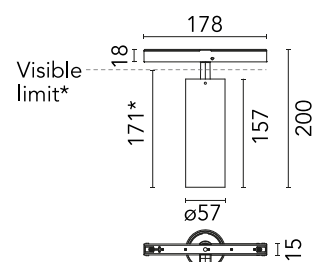

### Physical

Colour	White
Trim	No
Orientation	Adjustable
Rotation (°)	360
Longitudinal tilting (°)	90
Spot diameter (mm)	57
Length (mm)	178
Net weight (kg)	0.42
IP internal	20

\*installed in The Tracking Magnet