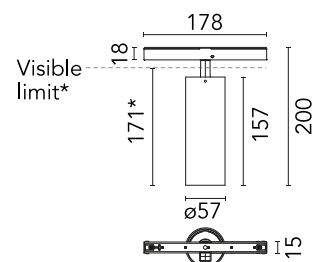

Physical

Colour	Black
Trim	No
Orientation	Adjustable
Rotation (°)	360
Longitudinal tilting (°)	90
Transversal tilting (°)	90
Spot diameter (mm)	57
Net weight (kg)	0.42
IP internal	20

*installed in The Tracking Magnet

Schematic light drawing

Photometric

Lighting type	Direct
Light distribution	Symmetric
CCT (K)	3000
CRI>	90
McAdam steps (SDCM)	2
LED Life / Failure Ratio	L80B50>50.000h (Tc=85°C)
Beam angle C0-180 (°)	27
Beam angle C90-270 (°)	27
UGR _L	<10