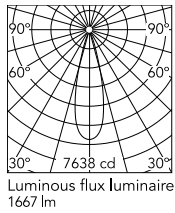

Physical

Colour	Black
Trim	No
Orientation	Adjustable
Rotation (°)	360
Longitudinal tilting (°)	90
Transversal tilting (°)	90
Spot diameter (mm)	57
Net weight (kg)	0.42
IP internal	20

*installed in The Tracking Magnet

Schematic light drawing

Photometric

Lighting type	Direct
Light distribution	Symmetric
CCT (K)	3000
CRI>	90
McAdam steps (SDCM)	2
LED Life / Failure Ratio	L80B50>50.000h (Tc=85°C)
Beam angle C0-180 (°)	27
Beam angle C90-270 (°)	27
UGR _L	<10