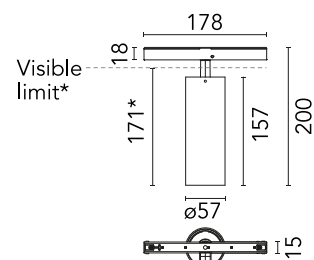

Main specifications

Mounting	Track
Environments	Indoor dry location
Light source type	LED
Light sources included	Yes
LED type	LED array
Lamp category	LED
Number of lamps	1
Power (W)	22.5
System power (W)	24.1
Source flux (lm)	2411
Lumen Output (lm)	1564
Efficacy (lm/W)	70

Physical

Colour	White
Trim	No
Orientation	Adjustable
Rotation (°)	360
Longitudinal tilting (°)	90
Transversal tilting (°)	90
Spot diameter (mm)	57
Net weight (kg)	0.42
IP internal	20

*installed in The Tracking Magnet

Schematic light drawing

Beam Angle: 27°

h(m)	E(lx)	D(m)
1	7167	0.49
2	1792	0.98
3	796	1.47
4	448	1.96
5	287	2.44

Luminous flux luminaire
1564 lm

Photometric

Lighting type	Direct
Light distribution	Symmetric
CCT (K)	2700
CRI>	90
McAdam steps (SDCM)	2
LED Life / Failure Ratio	L80B50>50.000h (Tc=85°C)
Beam angle C0-180 (°)	27
Beam angle C90-270 (°)	27
UGR _L	<10