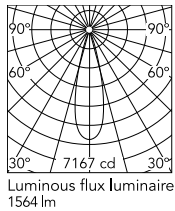

Physical

Colour	White
Trim	No
Orientation	Adjustable
Rotation (°)	360
Longitudinal tilting (°)	90
Transversal tilting (°)	90
Spot diameter (mm)	57
Net weight (kg)	0.42
IP internal	20

*installed in The Tracking Magnet

Schematic light drawing

Beam Angle: 27°

h(m)	E(lx)	D(m)
1	7167	0.49
2	1792	0.98
3	796	1.47
4	448	1.96
5	287	2.44

Luminous flux luminaire
1564 lm

Photometric

Lighting type	Direct
Light distribution	Symmetric
CCT (K)	2700
CRI>	90
McAdam steps (SDCM)	2
LED Life / Failure Ratio	L80B50>50.000h (Tc=85°C)
Beam angle C0-180 (°)	27
Beam angle C90-270 (°)	27
UGR _L	<10