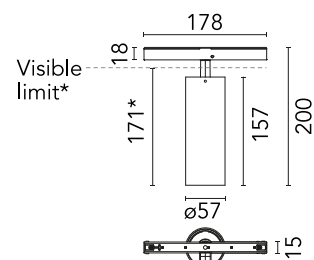

Main specifications

Mounting	Track
Environments	Indoor dry location
Light source type	LED
Light sources included	Yes
LED type	LED array
Lamp category	LED
Number of lamps	1
Power (W)	22.5
System power (W)	24.1
Source flux (lm)	2569
Lumen Output (lm)	1937
Efficacy (lm/W)	96.37

Physical

Colour	White
Trim	No
Orientation	Adjustable
Rotation (°)	360
Longitudinal tilting (°)	90
Spot diameter (mm)	57
Net weight (kg)	0.42
IP internal	20

*installed in The Tracking Magnet

Download

[Mounting instructions](#) PDF