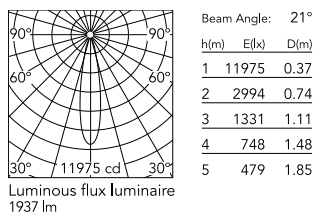

Physical

Colour	White
Trim	No
Orientation	Adjustable
Rotation (°)	360
Longitudinal tilting (°)	90
Spot diameter (mm)	57
Net weight (kg)	0.42
IP internal	20

*installed in The Tracking Magnet

Download

[Mounting instructions](#) PDF

Photometric Files

[LDT / IES](#) ZIP

Technical Drawings

[2D](#) ZIP

[3D](#) ZIP

[Bim](#) ZIP

Schematic light drawing

Photometric

Lighting type	Direct
Light distribution	Symmetric
CCT (K)	3000
CRI>	90
LED Life / Failure Ratio	L80B50 >50.000h (Tc=85°C)
Beam angle C0-180 (°)	21
Beam angle C90-270 (°)	21
UGR _L	<10

Electrical

Insulation class	III
Forward voltage (V)	48
LED current (mA)	470
Power supply	Remote excluded
Dimmable	Yes
Power supply type	Dimmable 1-10V
Dimming range (%)	10-100
Dimming interface	Remote Dimmable (Dimmer Not Included)