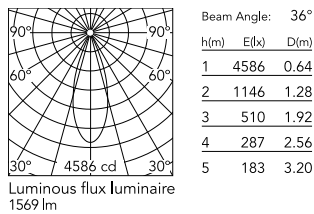

### Physical

Colour	Black
Trim	No
Orientation	Adjustable
Rotation (°)	360
Longitudinal tilting (°)	90
Spot diameter (mm)	57
Length (mm)	178
Net weight (kg)	0.42
IP internal	20

\*installed in The Tracking Magnet

### Technical Drawings

2D [↓ ZIP](#)

3D [↓ ZIP](#)

[Bim](#) [↓ ZIP](#)

## Schematic light drawing