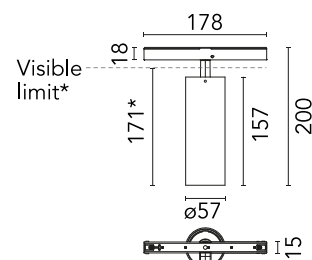

### Physical

Colour	Black
Trim	No
Orientation	Adjustable
Rotation (°)	360
Longitudinal tilting (°)	90
Spot diameter (mm)	57
Length (mm)	178
Net weight (kg)	0.42
IP internal	20

\*installed in The Tracking Magnet