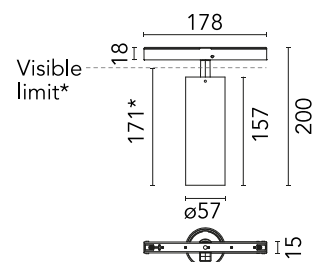

Main specifications

Mounting	Track
Environments	Indoor dry location
Light source type	LED
Light sources included	Yes
LED type	LED array
Lamp category	LED
Number of lamps	1
Power (W)	22.5
System power (W)	24.1
Source flux (lm)	2411
Lumen Output (lm)	1569

Physical

Colour	Polished Aluminium
Trim	No
Orientation	Adjustable
Rotation (°)	360
Longitudinal tilting (°)	90
Spot diameter (mm)	57
Length (mm)	178
Net weight (kg)	0.42
IP internal	20

*installed in The Tracking Magnet

 Replaceable (LED only) light source by a professional

 Replaceable control gear by a professional

Schematic light drawing

Photometric

Lighting type	Direct
Light distribution	Symmetric
CCT (K)	2700
CRI>	90
LED Life / Failure Ratio	L80B50 >50.000h (Tc=85°C)
Beam angle C0-180 (°)	36
Beam angle C90-270 (°)	36
Extreme cut off	No
UGR _L	<10