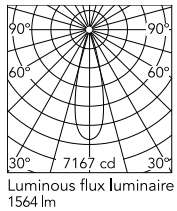

Physical

Colour	White
Trim	No
Orientation	Adjustable
Rotation (°)	360
Longitudinal tilting (°)	90
Transversal tilting (°)	90
Spot diameter (mm)	57
Net weight (kg)	0.42
IP internal	20

*installed in The Tracking Magnet

Schematic light drawing

Beam Angle: 27°

h(m)	E(lx)	D(m)
1	7167	0.49
2	1792	0.98
3	796	1.47
4	448	1.96
5	287	2.44

7167 cd

Photometric

Lighting type	Direct
Light distribution	Symmetric
CCT (K)	2700
CRI>	90
McAdam steps (SDCM)	2
LED Life / Failure Ratio	L80B50>50.000h (Tc=85°C)
Beam angle C0-180 (°)	27
Beam angle C90-270 (°)	27
UGR _L	<10