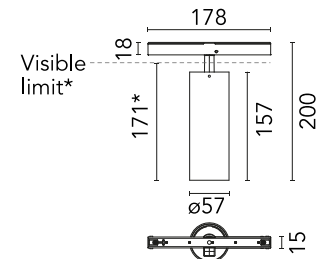

Main specifications

Mounting	Track
Environments	Indoor dry location
Light source type	LED
Light sources included	Yes
LED type	LED array
Lamp category	LED
Number of lamps	1
Power (W)	22.5
System power (W)	24.1
Source flux (lm)	2411
Lumen Output (lm)	1564
Efficacy (lm/W)	70

Physical

Colour	White
Trim	No
Orientation	Adjustable
Rotation (°)	360
Longitudinal tilting (°)	90
Transversal tilting (°)	90
Spot diameter (mm)	57
Net weight (kg)	0.42
IP internal	20

*installed in The Tracking Magnet

Schematic light drawing

Beam Angle: 27°

h(m)	E(lx)	D(m)
1	7167	0.49
2	1792	0.98
3	796	1.47
4	448	1.96
5	287	2.44

7167 cd

Photometric

Lighting type	Direct
Light distribution	Symmetric
CCT (K)	2700
CRI>	90
McAdam steps (SDCM)	2
LED Life / Failure Ratio	L80B50>50.000h (Tc=85°C)
Beam angle C0-180 (°)	27
Beam angle C90-270 (°)	27
UGR _L	<10