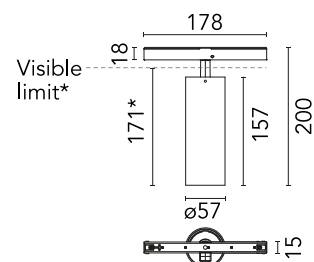

Main specifications

| | |
|------------------------|---------------------|
| Mounting | Track |
| Environments | Indoor dry location |
| Light source type | LED |
| Light sources included | Yes |
| LED type | LED array |
| Lamp category | LED |
| Number of lamps | 1 |
| Power (W) | 22.5 |
| System power (W) | 24.1 |
| Source flux (lm) | 2411 |
| Lumen Output (lm) | 1818 |
| Efficacy (lm/W) | 90.45 |

Physical

| | |
|--------------------------|------------|
| Colour | Black |
| Trim | No |
| Orientation | Adjustable |
| Rotation (°) | 360 |
| Longitudinal tilting (°) | 90 |
| Spot diameter (mm) | 57 |
| Net weight (kg) | 0.42 |
| IP internal | 20 |

[Bim](#) ZIP

Schematic light drawing

Photometric

| | |
|--------------------------|------------------------------|
| Lighting type | Direct |
| Light distribution | Symmetric |
| CCT (K) | 2700 |
| CRI> | 90 |
| LED Life / Failure Ratio | L80B50 >50.000h (Tc=85°C) |
| Beam angle C0-180 (°) | 21 |
| Beam angle C90-270 (°) | 21 |
| UGR _L | <10 |