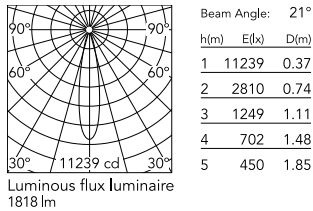

Physical

| | |
|--------------------------|------------|
| Colour | Black |
| Trim | No |
| Orientation | Adjustable |
| Rotation (°) | 360 |
| Longitudinal tilting (°) | 90 |
| Spot diameter (mm) | 57 |
| Net weight (kg) | 0.42 |
| IP internal | 20 |

[Bim](#) ZIP

Schematic light drawing

Photometric

| | |
|--------------------------|------------------------------|
| Lighting type | Direct |
| Light distribution | Symmetric |
| CCT (K) | 2700 |
| CRI> | 90 |
| LED Life / Failure Ratio | L80B50 >50.000h (Tc=85°C) |
| Beam angle C0-180 (°) | 21 |
| Beam angle C90-270 (°) | 21 |
| UGR _L | <10 |