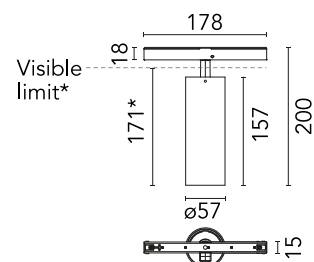

Main specifications

Mounting	Track
Environments	Indoor dry location
Light source type	LED
Light sources included	Yes
LED type	LED array
Lamp category	LED
Number of lamps	1
Power (W)	22.5
System power (W)	24.1
Source flux (lm)	2569
Lumen Output (lm)	1672

Physical

Colour	White
Trim	No
Orientation	Adjustable
Rotation (°)	360
Longitudinal tilting (°)	90
Spot diameter (mm)	57
Length (mm)	178
Net weight (kg)	0.42
IP internal	20

*installed in The Tracking Magnet

Schematic light drawing

Photometric

Lighting type	Direct
Light distribution	Symmetric
CCT (K)	3000
CRI>	90
LED Life / Failure Ratio	L80B50 >50.000h (Tc=85°C)
Beam angle C0-180 (°)	36
Beam angle C90-270 (°)	36
UGR _L	<10