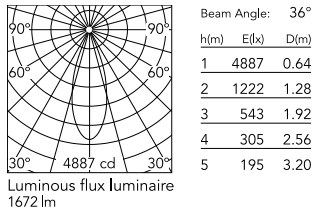

Physical

Colour	White
Trim	No
Orientation	Adjustable
Rotation (°)	360
Longitudinal tilting (°)	90
Spot diameter (mm)	57
Length (mm)	178
Net weight (kg)	0.42
IP internal	20

*installed in The Tracking Magnet

Schematic light drawing

Photometric

Lighting type	Direct
Light distribution	Symmetric
CCT (K)	3000
CRI>	90
LED Life / Failure Ratio	L80B50 >50.000h (Tc=85°C)
Beam angle C0-180 (°)	36
Beam angle C90-270 (°)	36
UGR _L	<10