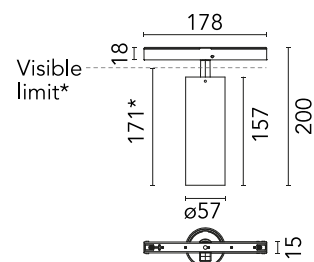

Main specifications

Mounting	Track
Environments	Indoor dry location
Light source type	LED
Light sources included	Yes
LED type	LED array
Lamp category	LED
Number of lamps	1
Power (W)	22.5
System power (W)	24.1
Source flux (lm)	2569
Lumen Output (lm)	1672

Physical

Colour	Black
Trim	No
Orientation	Adjustable
Rotation (°)	360
Longitudinal tilting (°)	90
Spot diameter (mm)	57
Length (mm)	178
Net weight (kg)	0.42
IP internal	20

*installed in The Tracking Magnet

Schematic light drawing

Beam Angle: 36°

h(m)	E(lx)	D(m)
1	4887	0.64
2	1222	1.28
3	543	1.92
4	305	2.56
5	195	3.20

Luminous flux Luminaire
1672 lm

Photometric

Lighting type	Direct
Light distribution	Symmetric
CCT (K)	3000
CRI>	90
LED Life / Failure Ratio	L80B50 >50.000h (Tc=85°C)
Beam angle C0-180 (°)	36
Beam angle C90-270 (°)	36
UGR _L	<10