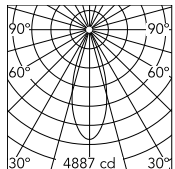

Physical

Colour	Black
Trim	No
Orientation	Adjustable
Rotation (°)	360
Longitudinal tilting (°)	90
Spot diameter (mm)	57
Length (mm)	178
Net weight (kg)	0.42
IP internal	20

*installed in The Tracking Magnet

Schematic light drawing

Beam Angle: 36°

h(m)	E(lx)	D(m)
1	4887	0.64
2	1222	1.28
3	543	1.92
4	305	2.56
5	195	3.20

Luminous flux Luminaire
1672 lm

Photometric

Lighting type	Direct
Light distribution	Symmetric
CCT (K)	3000
CRI>	90
LED Life / Failure Ratio	L80B50 >50.000h (Tc=85°C)
Beam angle C0-180 (°)	36
Beam angle C90-270 (°)	36
UGR _L	<10