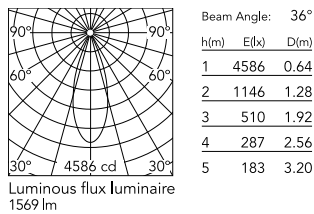

Physical

Colour	White
Trim	No
Orientation	Adjustable
Rotation (°)	360
Longitudinal tilting (°)	90
Spot diameter (mm)	57
Length (mm)	178
Net weight (kg)	0.42
IP internal	20

*installed in The Tracking Magnet

Schematic light drawing

Photometric

Lighting type	Direct
Light distribution	Symmetric
CCT (K)	2700
CRI>	90
LED Life / Failure Ratio	L80B50 >50.000h (Tc=85°C)
Beam angle C0-180 (°)	36
Beam angle C90-270 (°)	36
UGR _L	<10