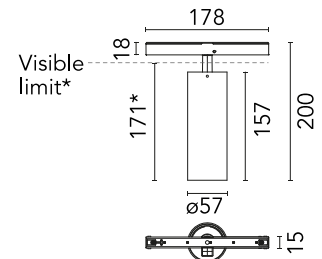

Main specifications

Mounting	Track
Environments	Indoor dry location
Light source type	LED
Light sources included	Yes
LED type	LED array
Lamp category	LED
Number of lamps	1
Power (W)	22.5
System power (W)	24.1
Source flux (lm)	2411
Lumen Output (lm)	1569

Physical

Colour	White
Trim	No
Orientation	Adjustable
Rotation (°)	360
Longitudinal tilting (°)	90
Spot diameter (mm)	57
Length (mm)	178
Net weight (kg)	0.42
IP internal	20

*installed in The Tracking Magnet

Schematic light drawing

Photometric

Lighting type	Direct
Light distribution	Symmetric
CCT (K)	2700
CRI>	90
LED Life / Failure Ratio	L80B50 >50.000h (Tc=85°C)
Beam angle C0-180 (°)	36
Beam angle C90-270 (°)	36
UGR _L	<10